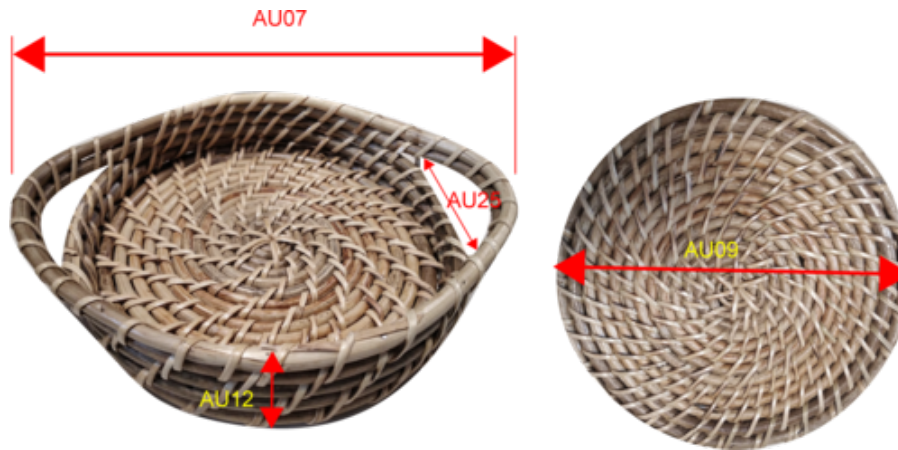

KI5902

Hand-woven rattan basket

- Hand-woven from rattan plant fibre.
- Ideal for storage and decoration (home, spa, hotel, boutique, etc.).
- Hard-wearing and practical.

Hand-woven rattan basket, available in different sizes. The handles are integrated in the basket with a slightly oval shape.

KI5902

Hand-woven rattan basket

Dimensions (cm)

Measurements in cm	S	M	L
AU07 - Total width	27.50	39.50	54.00
AU09 - Depth of bottom part	20.00	29.00	42.50
AU12 - Total height	4.50	7.00	10.00
AU25 - Handle width	13.00	14.00	15.00